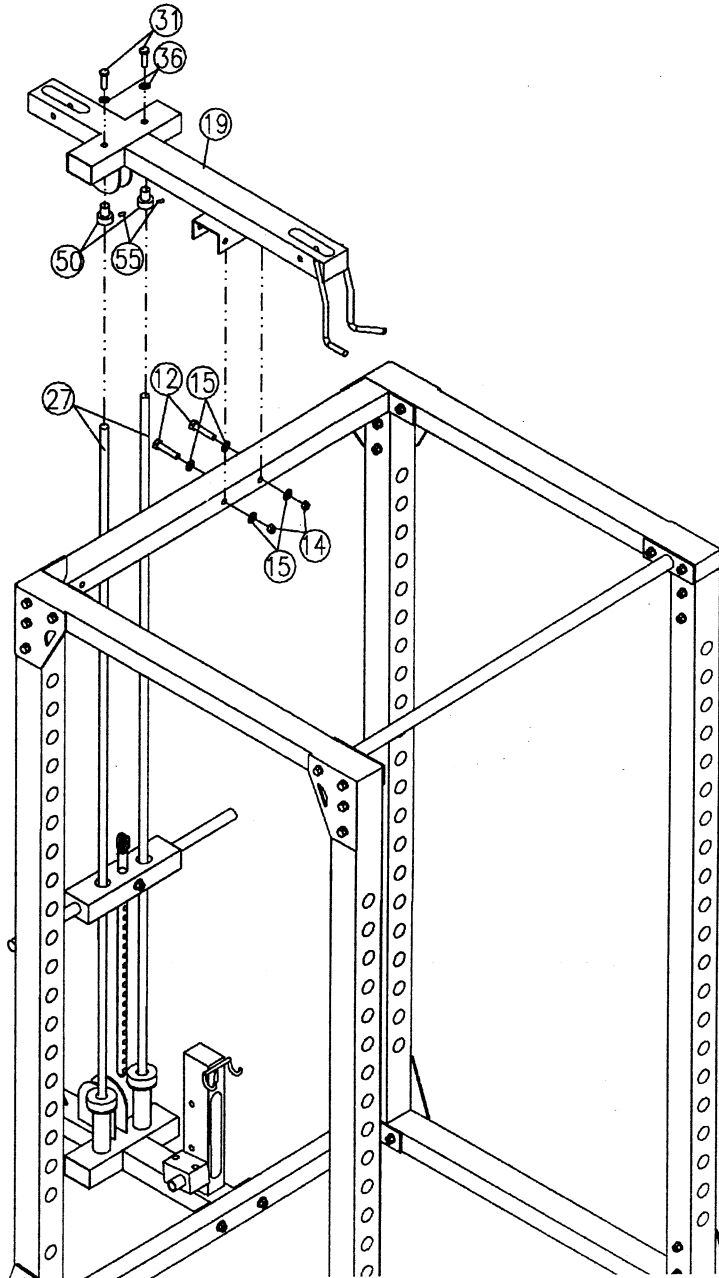

USER'S MANUAL

GLA378

GLA378 EXPLODED DIAGRAM

GLA378 PART LIST

NO.	NAMES	QTY.
12	HEX HEAD BOLT 1/2" x 4" PARTIAL THREAD	4
15	1/2" WASHER	8
16	END CAP 2" x 3"	6
18	LOW ROW BAR	2
19	TOP FRAME	1
20	BOTTOM FRAME	1
21	LAT PULLDOWN BAR	1
22	CABLE 117"	1
23	CABLE 142"	1
24	TOP PLATE WITH WEIGHT HORNS	1
25	FOOT BRACE	1
26	PULLEY PLATE	2
27	GUIDE ROD	2
28	SELECTOR ROD	1
29	SELECTOR ROD TOP BOLT 1/2"x 2"	1
30	1/2" JAM NUT	1
31	HEX HEAD BOLT 3/8" x 3/4" FULL THREAD	2
32	HEX HEAD BOLT 3/8" x 2" FULL THREAD	4
33	HEX HEAD BOLT 3/8" x 3" FULL THREAD	2
34	HEX HEAD BOLT 3/8" x 3 3/4" FULL THREAD	2
35	3/8" NYLON LOCK NUT	9
36	3/8" WASHER	12
37	HEX HEAD BOLT 3/8" x 3 1/2" PART. THREAD	1
38	LAT BAR PAD	1
39	RUBBER GRIP	2
40	RUBBER GRIP	2
41	RUBBER COVER	2
42	RUBBER COVER	2
43	WEIGHT STACK PIN	1
44	T-SHAPPED POP PIN	1
45	CABLE END SHAFT	1
46	3/8" PULLEY SPACER	8
47	SNAP LINK	3
48	ROUND END CAP	4
49	RUBBER DONUT	2
50	SHAFT COLLAR	4
51	TOP PLATE INSERT	2
52	PULLEY	8
53	END CAP 2" x 2"	1
54	ROUND END CAP	2
55	ALLEN SCREW 5/16" x 5/16"	2
56	CHAIN	1

STEP 1

STEP 2

STEP 3

STEP 4