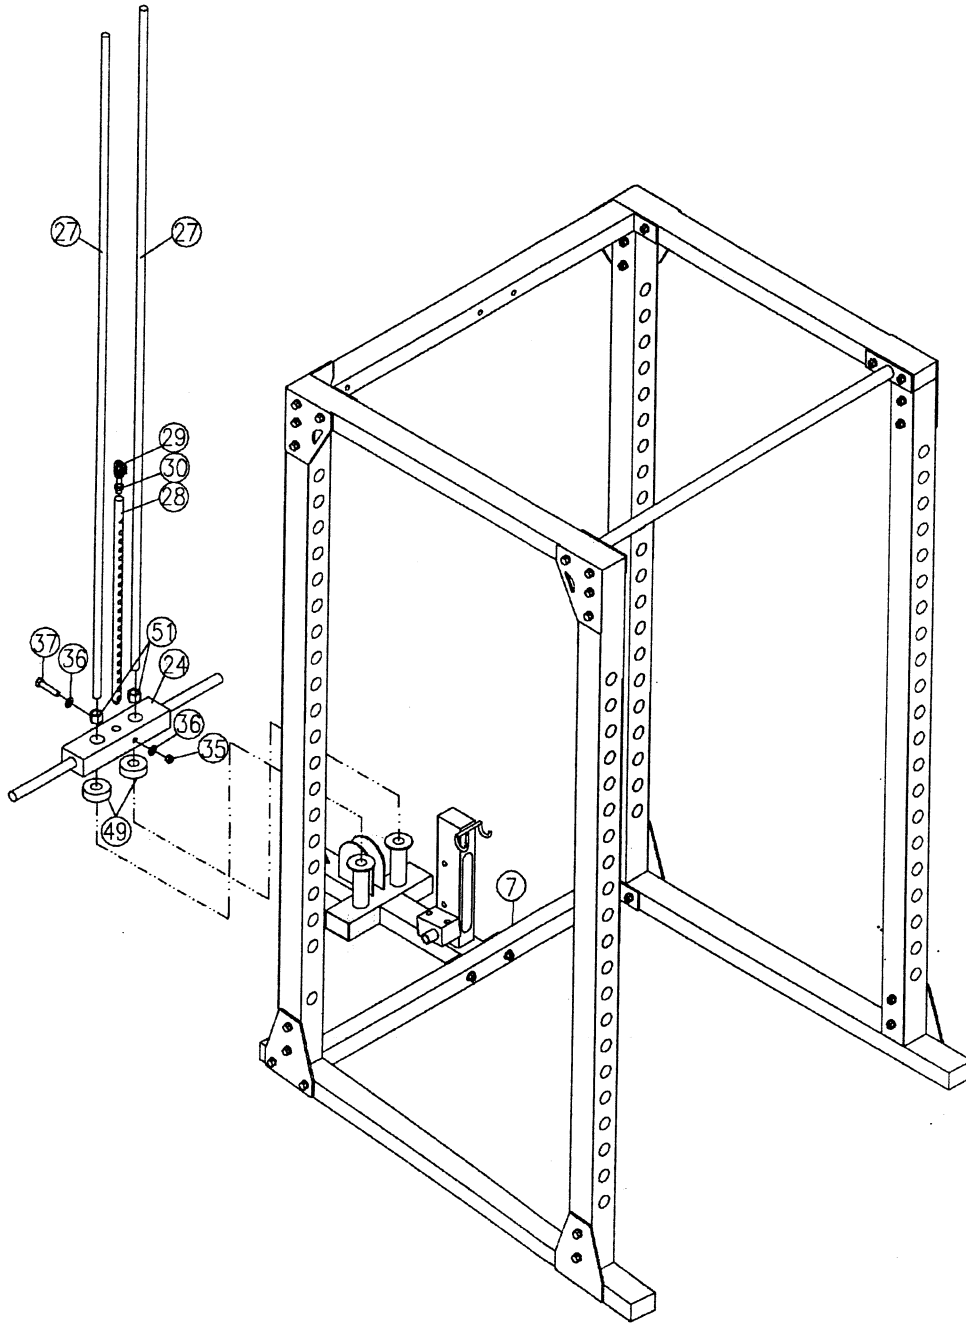

USER'S MANUAL

GLA378

GLA378 EXPLODED DIAGRAM

GLA378 PART LIST

NO.	NAMES	QTY.
12	HEX HEAD BOLT 1/2" x 4" PARTIAL THREAD	4
15	1/2" WASHER	8
16	END CAP 2" x 3"	6
18	LOW ROW BAR	2
19	TOP FRAME	1
20	BOTTOM FRAME	1
21	LAT PULLDOWN BAR	1
22	CABLE 117"	1
23	CABLE 142"	1
24	TOP PLATE WITH WEIGHT HORNS	1
25	FOOT BRACE	1
26	PULLEY PLATE	2
27	GUIDE ROD	2
28	SELECTOR ROD	1
29	SELECTOR ROD TOP BOLT 1/2"x 2"	1
30	1/2" JAM NUT	1
31	HEX HEAD BOLT 3/8" x 3/4" FULL THREAD	2
32	HEX HEAD BOLT 3/8" x 2" FULL THREAD	4
33	HEX HEAD BOLT 3/8" x 3" FULL THREAD	2
34	HEX HEAD BOLT 3/8" x 3 3/4" FULL THREAD	2
35	3/8" NYLON LOCK NUT	9
36	3/8" WASHER	12
37	HEX HEAD BOLT 3/8" x 3 1/2" PART. THREAD	1
38	LAT BAR PAD	1
39	RUBBER GRIP	2
40	RUBBER GRIP	2
41	RUBBER COVER	2
42	RUBBER COVER	2
43	WEIGHT STACK PIN	1
44	T-SHAPPED POP PIN	1
45	CABLE END SHAFT	1
46	3/8" PULLEY SPACER	8
47	SNAP LINK	3
48	ROUND END CAP	4
49	RUBBER DONUT	2
50	SHAFT COLLAR	4
51	TOP PLATE INSERT	2
52	PULLEY	8
53	END CAP 2" x 2"	1
54	ROUND END CAP	2
55	ALLEN SCREW 5/16" x 5/16"	2
56	CHAIN	1

STEP 1

STEP 2

STEP 3

STEP 4