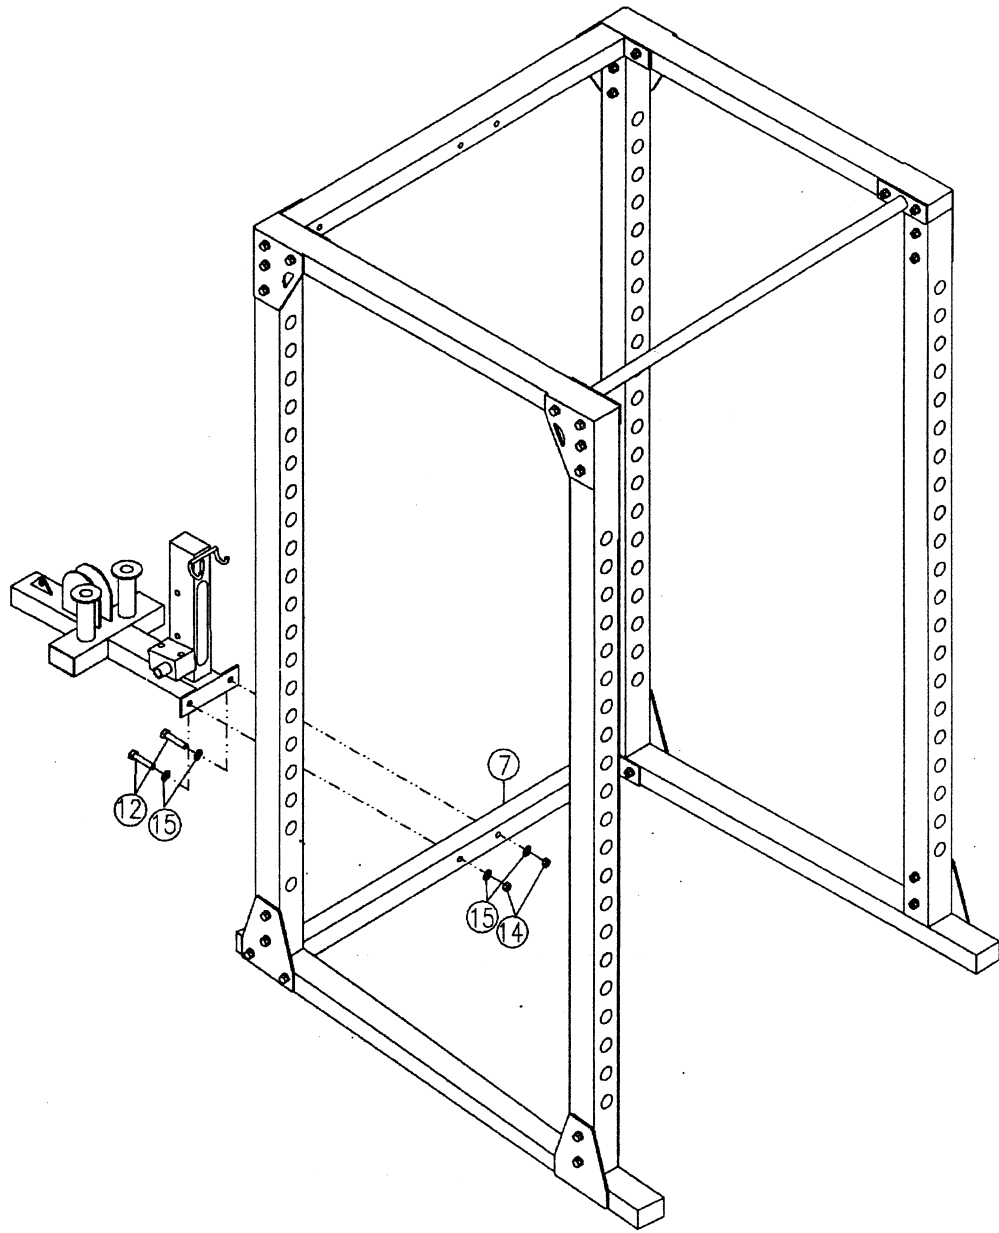

USER'S MANUAL

GLA378

GLA378 EXPLODED DIAGRAM

GLA378 PART LIST

NO.	NAMES	QTY.
12	HEX HEAD BOLT 1/2" x 4" PARTIAL THREAD	4
15	1/2" WASHER	8
16	END CAP 2" x 3"	6
18	LOW ROW BAR	2
19	TOP FRAME	1
20	BOTTOM FRAME	1
21	LAT PULLDOWN BAR	1
22	CABLE 117"	1
23	CABLE 142"	1
24	TOP PLATE WITH WEIGHT HORNS	1
25	FOOT BRACE	1
26	PULLEY PLATE	2
27	GUIDE ROD	2
28	SELECTOR ROD	1
29	SELECTOR ROD TOP BOLT 1/2"x 2"	1
30	1/2" JAM NUT	1
31	HEX HEAD BOLT 3/8" x 3/4" FULL THREAD	2
32	HEX HEAD BOLT 3/8" x 2" FULL THREAD	4
33	HEX HEAD BOLT 3/8" x 3" FULL THREAD	2
34	HEX HEAD BOLT 3/8" x 3 3/4" FULL THREAD	2
35	3/8" NYLON LOCK NUT	9
36	3/8" WASHER	12
37	HEX HEAD BOLT 3/8" x 3 1/2" PART. THREAD	1
38	LAT BAR PAD	1
39	RUBBER GRIP	2
40	RUBBER GRIP	2
41	RUBBER COVER	2
42	RUBBER COVER	2
43	WEIGHT STACK PIN	1
44	T-SHAPPED POP PIN	1
45	CABLE END SHAFT	1
46	3/8" PULLEY SPACER	8
47	SNAP LINK	3
48	ROUND END CAP	4
49	RUBBER DONUT	2
50	SHAFT COLLAR	4
51	TOP PLATE INSERT	2
52	PULLEY	8
53	END CAP 2" x 2"	1
54	ROUND END CAP	2
55	ALLEN SCREW 5/16" x 5/16"	2
56	CHAIN	1

STEP 1

STEP 2

STEP 3

STEP 4