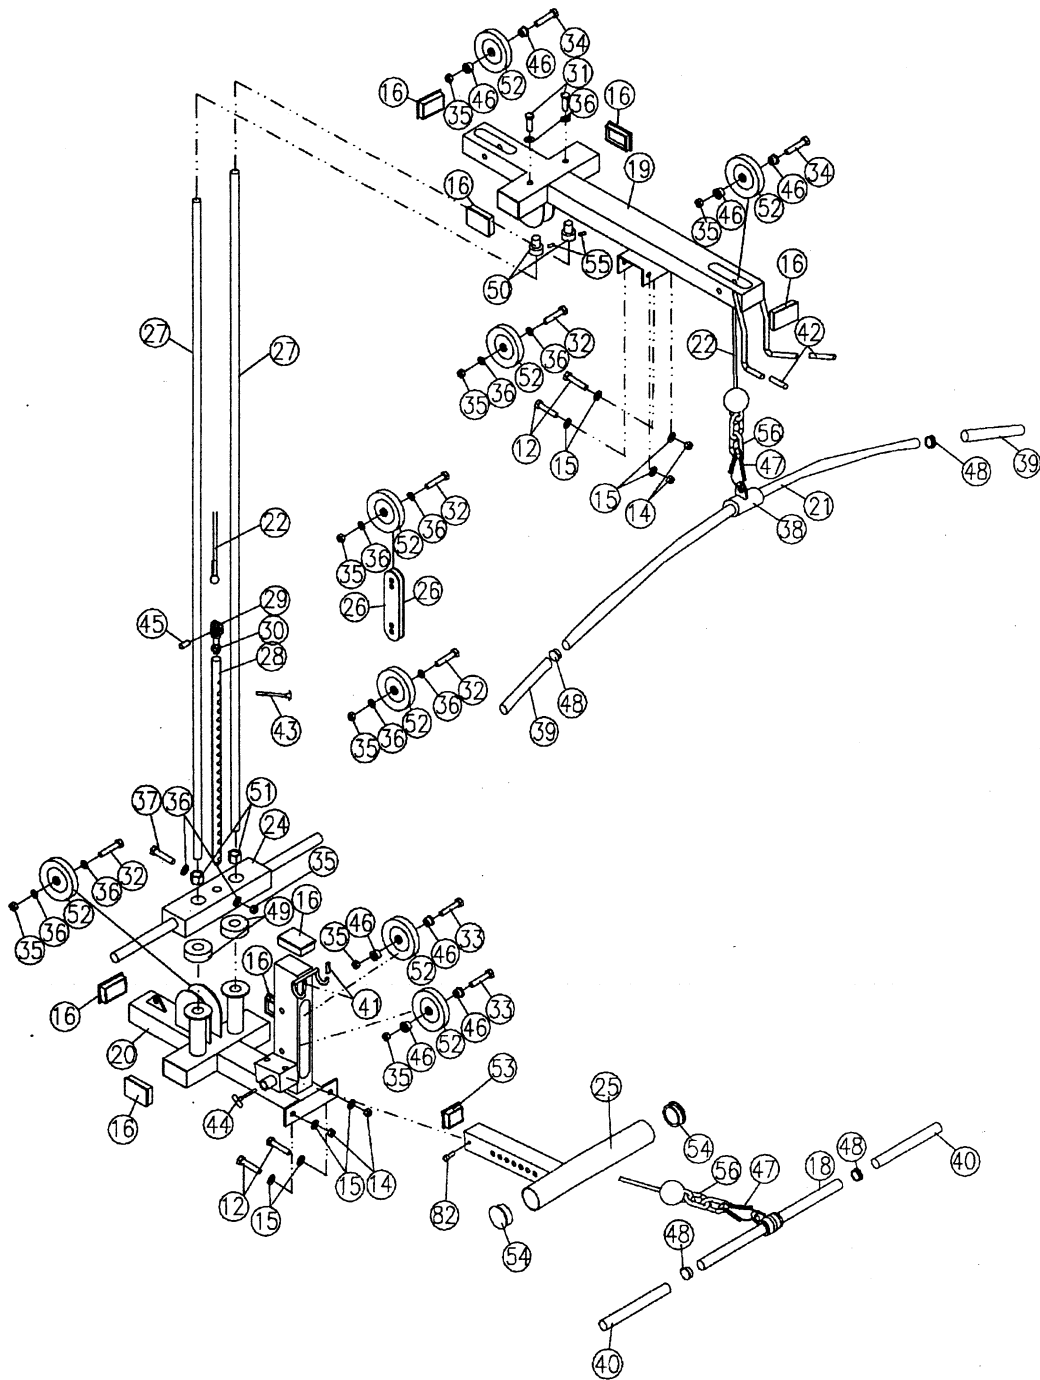

USER'S MANUAL

GLA378

GLA378 EXPLODED DIAGRAM

GLA378 PART LIST

NO.	NAMES	QTY.
12	HEX HEAD BOLT 1/2" x 4" PARTIAL THREAD	4
15	1/2" WASHER	8
16	END CAP 2" x 3"	6
18	LOW ROW BAR	2
19	TOP FRAME	1
20	BOTTOM FRAME	1
21	LAT PULLDOWN BAR	1
22	CABLE 117"	1
23	CABLE 142"	1
24	TOP PLATE WITH WEIGHT HORNS	1
25	FOOT BRACE	1
26	PULLEY PLATE	2
27	GUIDE ROD	2
28	SELECTOR ROD	1
29	SELECTOR ROD TOP BOLT 1/2"x 2"	1
30	1/2" JAM NUT	1
31	HEX HEAD BOLT 3/8" x 3/4" FULL THREAD	2
32	HEX HEAD BOLT 3/8" x 2" FULL THREAD	4
33	HEX HEAD BOLT 3/8" x 3" FULL THREAD	2
34	HEX HEAD BOLT 3/8" x 3 3/4" FULL THREAD	2
35	3/8" NYLON LOCK NUT	9
36	3/8" WASHER	12
37	HEX HEAD BOLT 3/8" x 3 1/2" PART. THREAD	1
38	LAT BAR PAD	1
39	RUBBER GRIP	2
40	RUBBER GRIP	2
41	RUBBER COVER	2
42	RUBBER COVER	2
43	WEIGHT STACK PIN	1
44	T-SHAPPED POP PIN	1
45	CABLE END SHAFT	1
46	3/8" PULLEY SPACER	8
47	SNAP LINK	3
48	ROUND END CAP	4
49	RUBBER DONUT	2
50	SHAFT COLLAR	4
51	TOP PLATE INSERT	2
52	PULLEY	8
53	END CAP 2" x 2"	1
54	ROUND END CAP	2
55	ALLEN SCREW 5/16" x 5/16"	2
56	CHAIN	1

STEP 1

STEP 2

STEP 3

STEP 4