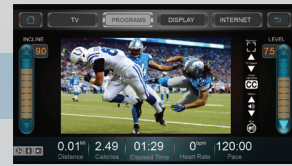

# CE900ENT ELLIPTICAL TRAINER

2-Degree Inversion

Created to work out with comfort and ease, the CE900ENT features the Spirit signature entertainment console for media at your fingertips. Users can watch TV, browse the internet or stream audio while working on their fitness with this 10.1" touchscreen display. This elliptical features a smooth pedal motion to minimize joint stress. The robust drive train system is not only durable, but designed to stand the test of time. Combine that with the 2-degree inversion of the pedals for an ergonomic foot path.

## **CE900ENT** ELLIPTICAL TRAINER

- Extra wide, 12 groove poly-v belt with roller bearing tensioner system to provide smooth feel and long product life
- 30 lbs. flywheel with a 12:1 pedal to flywheel ratio creates the perfect balance for smooth stride motion at any speed/resistance level
- 21" stride length with exclusive 2-degree pedal inversion to assure a comfortable motion
- Industrial grade 72mm roller bearings assure for long life and added reliability
- 40 levels of resistance will keep your clients engaged during their entire workout

Integrated adjustable fan for workout comfort

10.1" touchscreen display with multiple viewing modes

Tablet friendly reading rack holder

Accessory tray for secure placement of keys, smartphones, etc.

**TV** Watch your favorite TV shows right on the console, control the volume, and switch channels by tapping the virtual buttons on the screen.

**DISPLAY** The system provides 3 different viewing modes (Simple, Track, Dashboard) to fine tune your workout experience.

**INTERNET** Easily access preselected websites and online apps such as YouTube, Facebook, and Twitter through the internet on the touchscreen.