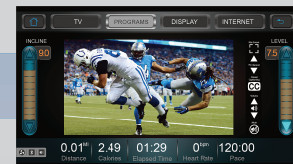

# CR900ENT SEMI-RECUMBENT BIKE

Pedal with Ratcheting Strap

The CR900ENT Semi-Recumbent Bike features the innovative entertainment console so your users can watch, browse, and listen to any media they choose. Beyond the comfort molded seat and easy access, this bike is built to perform with durable components. Commercial crank assembly and extra-large roller bearings provide smooth pedal motion that can handle even the most rigorous workout. The robust drive train system is not only durable, but designed to stand the test of time.

## **CR900ENT** SEMI-RECUMBENT BIKE

- Extra wide, 8 groove poly-v belt, spring loaded idler for reduced belt tension for longer belt and bearing life
- Step-through design with easy infinite seat adjustments provides a comfortable workout
- Oversized 1" crank axle along with heavy duty roller bearings for reliable longevity
- Easy in and out ratcheting pedals with 2-degree pedal inversion for a comfortable workout
- 40 levels of resistance will keep you clients engaged during their entire workout

Integrated adjustable fan for workout comfort

10.1" touchscreen display with multiple viewing modes

Tablet friendly reading rack holder

Accessory tray for secure placement of keys, smartphones, etc.

**TV** Watch your favorite TV shows right on the console, control the volume, and switch channels by tapping the virtual buttons on the screen.

**DISPLAY** The system provides 3 different viewing modes (Simple, Track, Dashboard) to fine tune your workout experience.

**INTERNET** Easily access preselected websites and online apps such as YouTube, Facebook, and Twitter through the internet on the touchscreen.