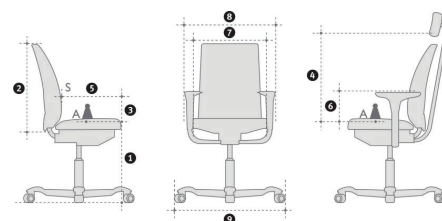

Physical measurements HÅG Excellence	9321	9331	9373
Seat height, measured with 64 kg load 150mm lift* [1]	408-518	408-518	385-520
Seat height, measured with 64 kg load 200mm lift [1]	569-642	569-642	N/A
Height of backpads (mm) [2]	780	1060	570
Height of foremost supportpoint on backpads (mm) [3]	165-255	165-255	165-255
Height of foremost supportpoint on headrests [4]	N/A	660-770	N/A
Seat depth (mm) [5]	395-480	395-480	455
Height armrests (mm) [6]	200-300	200-300	N/A
Seat width (mm) [7]	455	455	455
Chair width (mm) [8]	495-675	495-675	600-680 (740) ¹⁾
Footbase diameter (mm) [9]	740	740	650
Weight (kg)	19.5 kg	22 kg	13.5 kg

Measurements in mm. Measured with 64 kg load. Where a chair is adjustable, minimum and maximum measurements are listed.

Tilt range is 7° forwards and 18° backwards from a neutral position 3° to the rear for models: 9321 and 9331.

Tilt range is 4° forwards and 13° backwards from a neutral position 4° to the rear for model: 9373

Please note that these measurements are not absolute. They may vary slightly from chair to chair.

* According to EN1335 Class A

¹⁾ Measured with armrests

A: Mid-point of chair, loaded with 64 kg

S: Foremost point of back, reference point for measurement of back support adjustment

CONFIGURATION OPTIONS

- Available in Antigo Soft leather or Vadal Uni.
- High back model with adjustable head rest.