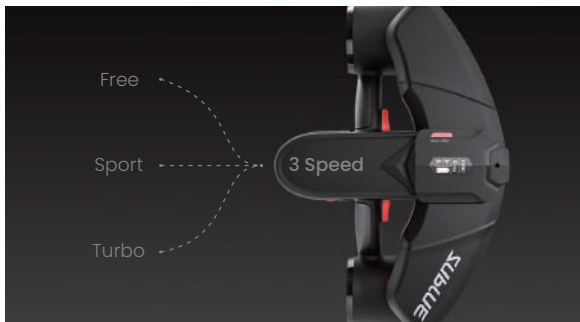

Sublue owns
over 190 patents

Max Speed
2 m/s

Battery Life
60 min

40 m

Waterproof Down
to 40 m

One-Handed
Operation

Low Battery
Alert

OLED
Display

Photographic
Base Plate

3 Gears Speed Switch

Switch gears by pushing the button to experience the thrill of 'riding' easily and quickly in the sea.

Free model: 1m/s(2.24mph)

Sport model: 1.5m/s(3.36mph)

Turbo model: 2 m/s (4.47 mph)

60 Minutes Battery Life

Battery life lasts for 60 minutes in regular use.

Dive Deep

Navbow adopts the industry-leading sealing technology that ensures working depth of 40 meters(131ft).

One-Handed Operation

The one-handed operation mode provides the opportunity to professionals who can dive deeper with a D-ring buckle and a single hand operation lanyard to connect the body to the Navbow.

OLED Display

The OLED screen displays the speed gear, battery life and hand operation mode.