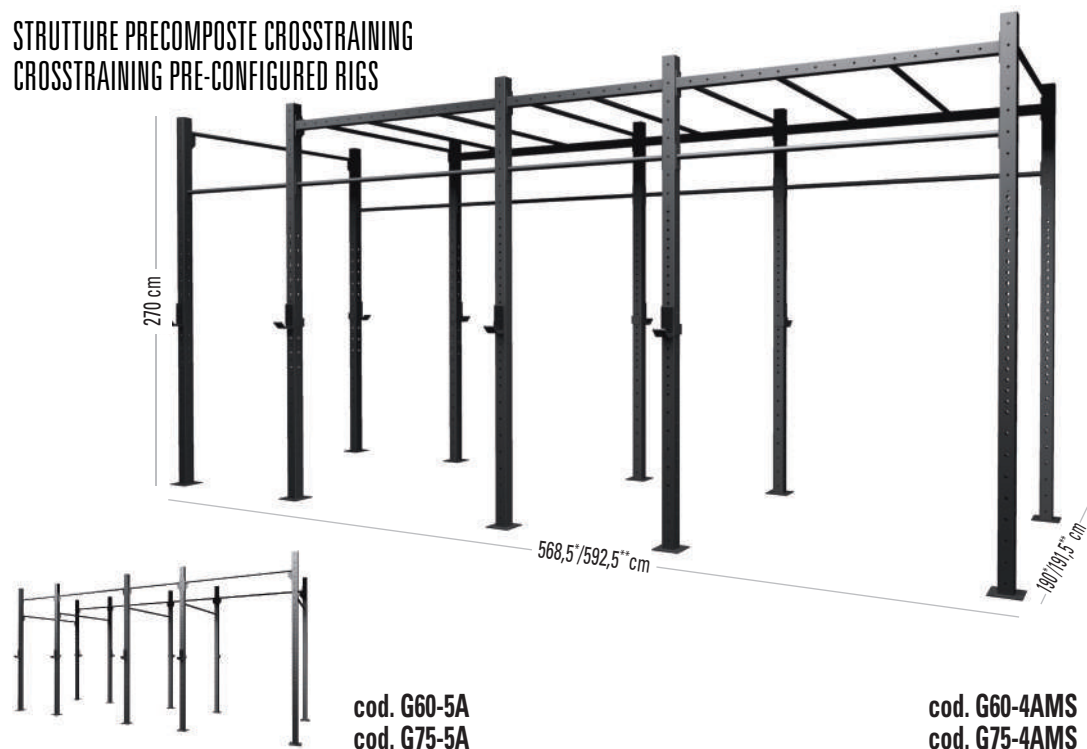

RIGS & RACKS

4 CAMPATE AUTOPORTANTI 4 SPANS STAND ALONE

STRUTTURE PRECOMPOSTE CROSSTRaining
CROSSTRaining PRE-CONFIGURED RIGS

cod. G60-5A
cod. G75-5A

cod. G60-4AMS
cod. G75-4AMS

COD. G60-4A

Gabbia CHALLENGE 60x60x3,2 mm
autoportante 4 campate

COD. G60-4AMS

Gabbia CHALLENGE 60x60x3,2 mm
autoportante 4 campate con monkey station

COD. G75-4A

Gabbia MASTER 75x75x3,2 mm
autoportante 4 campate

COD. G75-4AMS

Gabbia MASTER 75x75x3,2 mm
autoportante 4 campate con monkey station
4 coppie di appoggi bilanciere incluse

COD. G60-4A

4 spans CHALLENGE rig 60x60x3,2 mm
stand alone

COD. G60-4AMS

4 spans CHALLENGE rig 60x60x3,2 mm
stand alone with monkey station

COD. G75-4A

4 spans MASTER rig 75x75x3,2 mm
stand alone

COD. G75-4AMS

4 spans MASTER rig 75x75x3,2 mm
stand alone with monkey station
8 j-cups included

*: Challenge
**: Master

VERSIONE OUTDOOR
OUTDOOR VERSION

NEW

cod. G075-4AMS

cod. G075-4A

COD. G075-4A

Gabbia MASTER OUTDOOR
75x75x3,2 mm
autoportante 4 campate