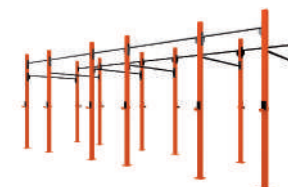

RIGS & RACKS

4 CAMPATE AUTOPORTANTI 4 SPANS STAND ALONE

STRUTTURE PRECOMPOSTE CROSSTRaining
CROSSTRaining PRE-CONFIGURED RIGS

cod. G60-5A
cod. G75-5A

cod. G60-4AMS
cod. G75-4AMS

COD. G60-4A

Gabbia CHALLENGE 60x60x3,2 mm
autoportante 4 campate

COD. G60-4AMS

Gabbia CHALLENGE 60x60x3,2 mm
autoportante 4 campate con monkey station

COD. G75-4A

Gabbia MASTER 75x75x3,2 mm
autoportante 4 campate

COD. G75-4AMS

Gabbia MASTER 75x75x3,2 mm
autoportante 4 campate con monkey station
4 coppie di appoggi bilanciere incluse

4 spans MASTER rig 75x75x3,2 mm
stand alone with monkey station
8 j-cups included

*: Challenge
**: Master

VERSIONE OUTDOOR
OUTDOOR VERSION

NEW

cod. G075-4AMS

cod. G075-4A

COD. G075-4A

Gabbia MASTER OUTDOOR
75x75x3,2 mm
autoportante 4 campate

COD. G075-4AMS

Gabbia MASTER OUTDOOR
75x75x3,2 mm autoportante
4 campate con monkey station
4 coppie di appoggi bilanciere
includere

COD. G075-4A

4 spans MASTER OUTDOOR
rig 75x75x3,2 mm
stand alone

COD. G075-4AMS