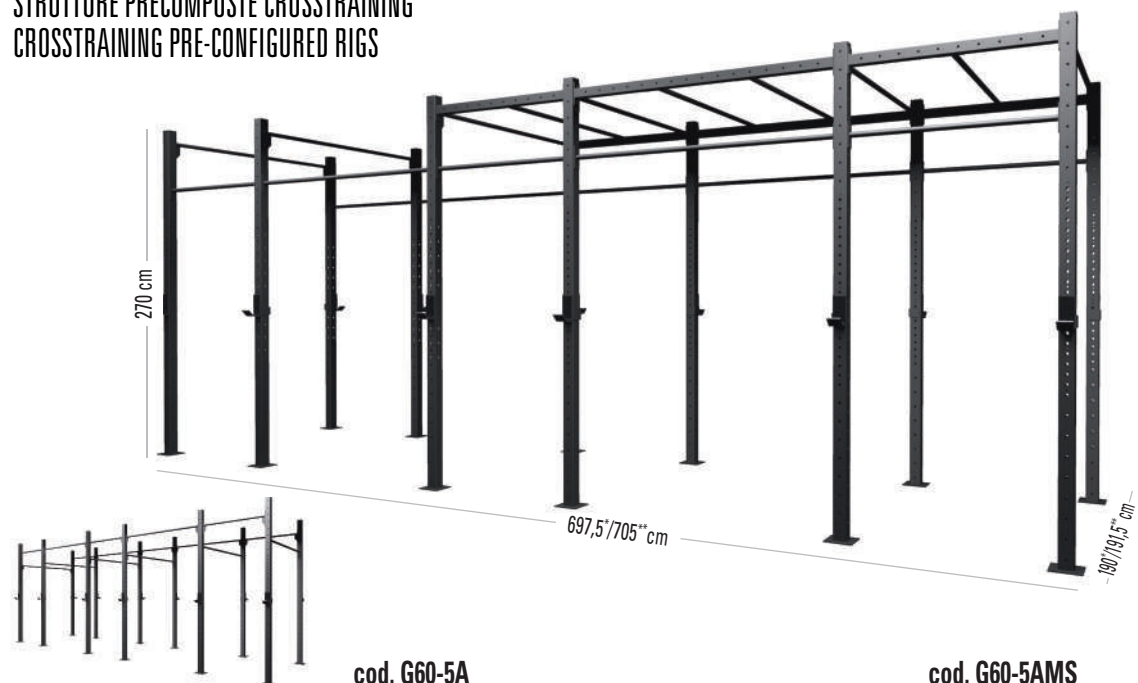

RIGS & RACKS

5 CAMPATE AUTOPORTANTI 5 SPANS STAND ALONE

STRUTTURE PRECOMPOSTE CROSSTRaining
CROSSTRaining PRE-CONFIGURED RIGS

cod. G60-5A
cod. G75-5A

cod. G60-5AMS
cod. G75-5AMS

COD. G60-5A

Gabbia CHALLENGE 60x60x3,2 mm
autoportante 5 campate

COD. G60-5AMS

Gabbia CHALLENGE 60x60x3,2 mm
autoportante 5 campate con monkey station

COD. G75-5A

Gabbia MASTER 75x75x3,2 mm
autoportante 5 campate

COD. G75-5AMS

Gabbia MASTER 75x75x3,2 mm autoportante
5 campate con monkey station
6 coppie di appoggi bilanciere incluse

COD. G60-5A

5 spans CHALLENGE rig 60x60x3,2 mm
stand alone

COD. G60-5AMS

5 spans CHALLENGE rig 60x60x3,2 mm
stand alone with monkey station

COD. G75-5A

5 spans MASTER rig 75x75x3,2 mm
stand alone

COD. G75-5AMS

5 spans MASTER OUTDOOR
rig 75x75x3,2 mm
stand alone with monkey
station
12 j-cups included

TCCRX
PROFESSIONAL LINE