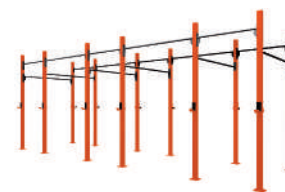

RIGS & RACKS

5 CAMPATE AUTOPORTANTI 5 SPANS STAND ALONE

STRUTTURE PRECOMPOSTE CROSSTRaining
CROSSTRaining PRE-CONFIGURED RIGS

cod. G60-5A
cod. G75-5A

cod. G60-5AMS
cod. G75-5AMS

COD. G60-5A

Gabbia CHALLENGE 60x60x3,2 mm
autoportante 5 campate

COD. G60-5AMS

Gabbia CHALLENGE 60x60x3,2 mm
autoportante 5 campate con monkey station

COD. G75-5A

Gabbia MASTER 75x75x3,2 mm
autoportante 5 campate

COD. G75-5AMS

Gabbia MASTER 75x75x3,2 mm autoportante
5 campate con monkey station
6 coppie di appoggi bilanciere incluse

5 spans MASTER rig 75x75x3,2 mm
stand alone with monkey station
12 j-cups included

*: Challenge
**: Master

VERSIONE OUTDOOR
OUTDOOR VERSION

NEW

cod. G075-5AMS

cod. G075-5A

COD. G075-5A

Gabbia MASTER OUTDOOR
75x75x3,2 mm
autoportante 5 campate

COD. G075-5AMS

Gabbia MASTER OUTDOOR
75x75x3,2 mm autoportante 5
campate con monkey station
6 coppie di appoggi bilanciere
includere

COD. G75-5A

5 spans MASTER OUTDOOR
rig 75x75x3,2 mm
stand alone

COD. G75-5AMS